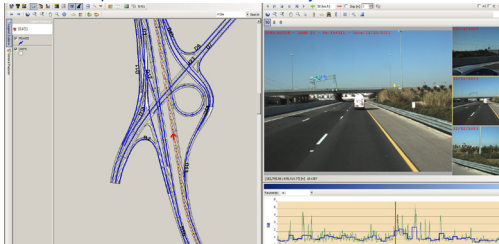

## SmartVision is Versatile and Scalable

As an open and flexible management solution, SmartVision can be adapted to many other applications and uses, limited only by imagination:

- 📍 Urban parking facilities
- 📍 Urban lighting systems
- 📍 Bus and train station systems
- 📍 Safety elements such as paint marks, barriers, guardrails and handrails
- 📍 Traffic lights and road signs
- 📍 Water supply, drainage and sewage infrastructures
- 📍 Project control archives

Vehicle Transportation Infrastructure Survey Unit

Pedestrian Infrastructure Survey Unit

Map, Video and Survey Synchronization

Automatic Crack Identification

Multiyear Work Plan Optimization

**SMARTVISION**<sup>TM</sup>  
TRANSPORTATION ASSET MANAGEMENT SYSTEM